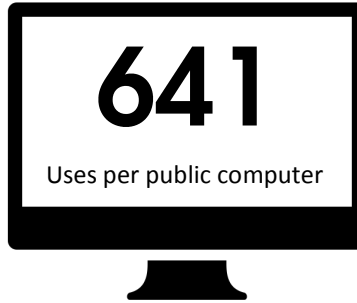

Rhineland District Library

2016 Year in Review

Visits

14,425

Library Users

Rhineland population 7,526 in 2015.

120,393

Total Visits

8

That's as if every library user went to the library 8 times!

Internet

641

Uses per public computer

11,538

Computer Uses

11,538

+58,608 Wifi Uses

70,146

Total Internet Uses

Programs

721

Programs

17,803

Total Attendees