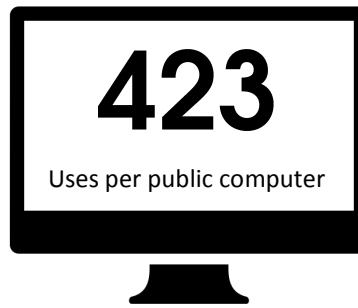

Marathon County Public Library

2016 Year in Review

Visits

77,098

Library Users

↪ **232,544**

Total Visits

48,620

Reference questions asked.

Internet

423

Uses per public computer

48,620

Computer Uses

↪ **48,620**

+214,200 Wifi Uses

262,820

Total Internet Uses

Programs

1,898

Programs

↪ **42,305**

Total Attendees

22