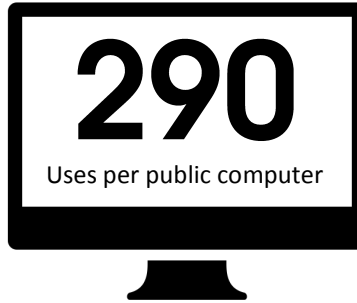

## Visits

**2,598**

Library Users

City of Colby population 1,852.

**44,320**  
Visits

**17** or **24**

That's as if every library user went to the library 17 times!

That's as if every person living in Colby visited 24 times!

## Internet

**290**

Uses per public computer

**2,033**

Computer Uses

**2,033**  
+ **7,105** Wifi Uses

**9,138**

Total Internet Uses