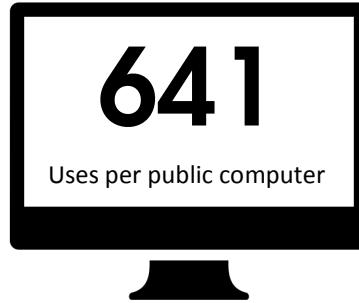

### Visits

**1,920**

Library Users

Rib Lake population 900 in 2014.

**15,600**

Total Visits

**8**

That's as if every library user went to the library 8 times!

### Internet

**641**

Uses per public computer

**5,772**

Computer Uses

5,772

+26,543 Wifi Uses

**32,316**